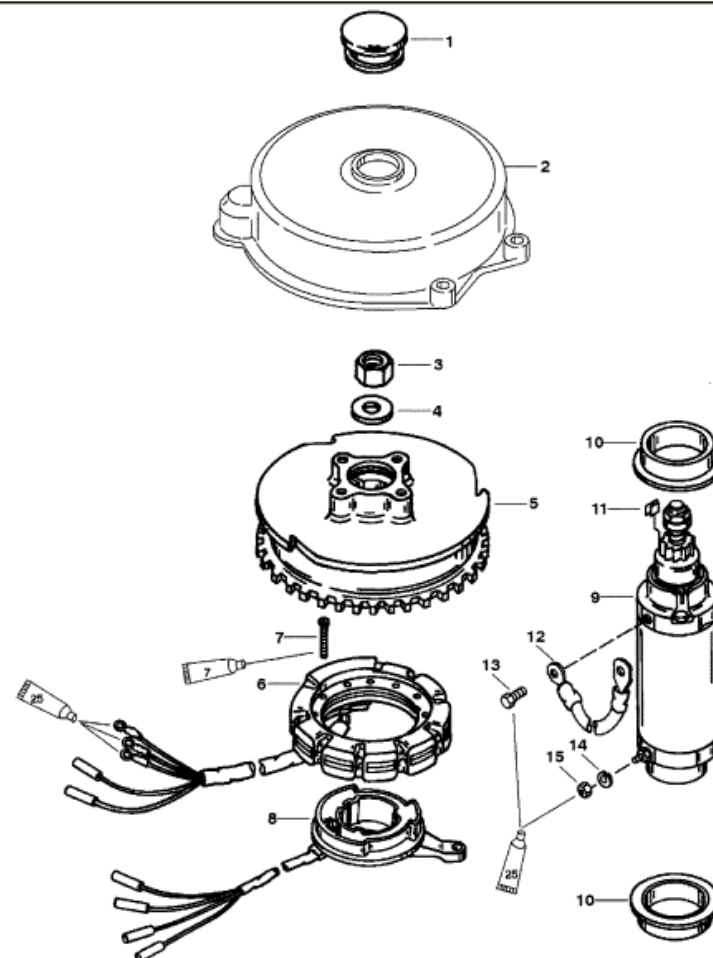

Parts List

Ref	Class	Part	Description	Qty	Comment	Footnote
1	19	89219	FLYWHEEL PLUG	1		
2		812777T 1	FLYWHEEL COVER	1		2
3	11	42979	NUT	1		
4	12	68229	WASHER	1		
5	261	9008A50	FLYWHEEL	1		2
6	398	9873A35	STATOR	1		
7	10	40073 30	SCREW	4		
8		99021A16	TRIGGER	1		
9	50	44369A 1	STARTER MOTOR	1		
10		56703	COLLAR	2		
11		57247	STOP	2		
12	84	88807A31	WIRE	1		
13	10	69035	SCREW	1		
14	13	26992	LOCKWASHER	1		
15	11	64015	NUT	1		

- Loctite 271 (92-809820)
- Liquid Neoprene (92-25711-2)